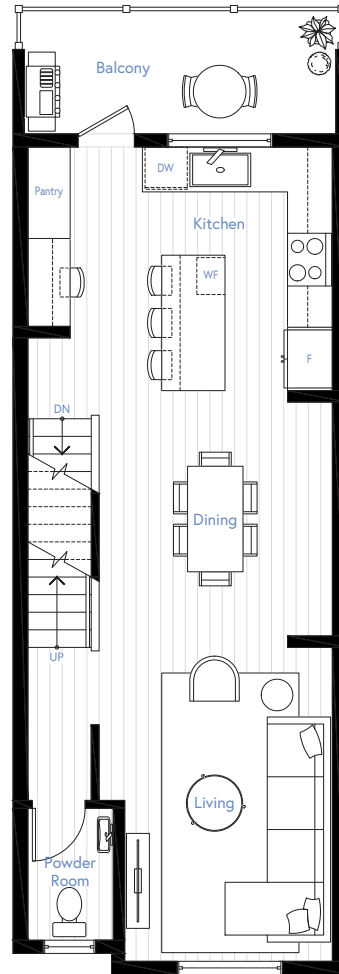

Townhome 4 (F2)

4 BED, 3.5 BATH

INTERIOR
1,559 SF

EXTERIOR
254 SF

TOTAL
1,813 SF

LOWER
302 SF

MAIN
593 SF

UPPER
664 SF