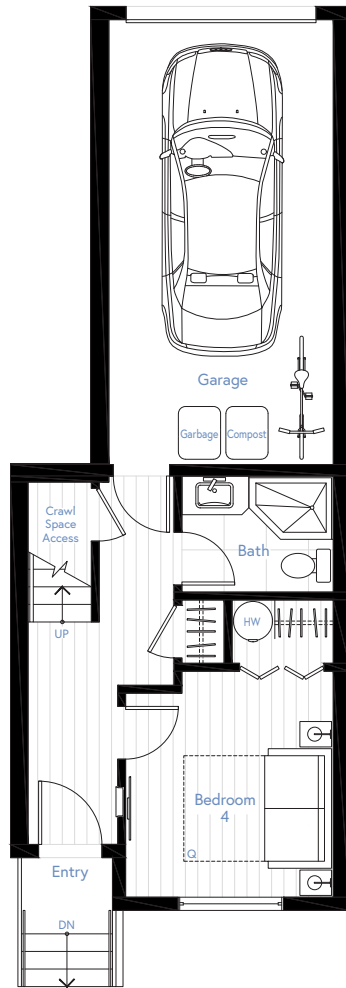

Townhome 4 (F2)

4 BED, 3.5 BATH

INTERIOR
1,559 SF

EXTERIOR
254 SF

TOTAL
1,813 SF

LOWER
302 SF

MAIN
593 SF

UPPER
664 SF