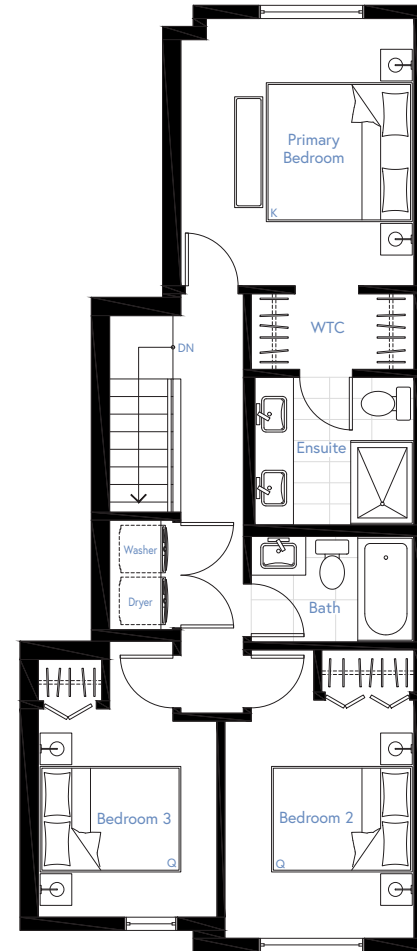

Townhome 4 (F2)

4 BED, 3.5 BATH

INTERIOR
1,559 SF

EXTERIOR
254 SF

TOTAL
1,813 SF

LOWER
302 SF

MAIN
593 SF

UPPER
664 SF