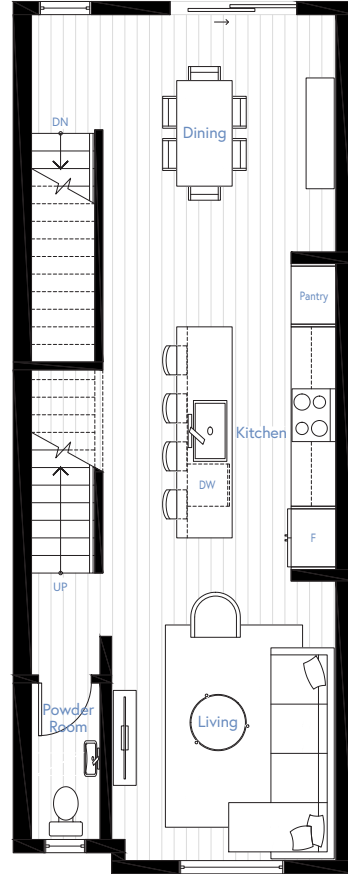

Townhome 22 (C2)

3 BED + MEDIA ROOM, 2.5 BATH (+ optional)

INTERIOR
1,595 SF

EXTERIOR
238 SF

TOTAL
1,833 SF

LOWER
361 SF

MAIN
617 SF

UPPER
617 SF