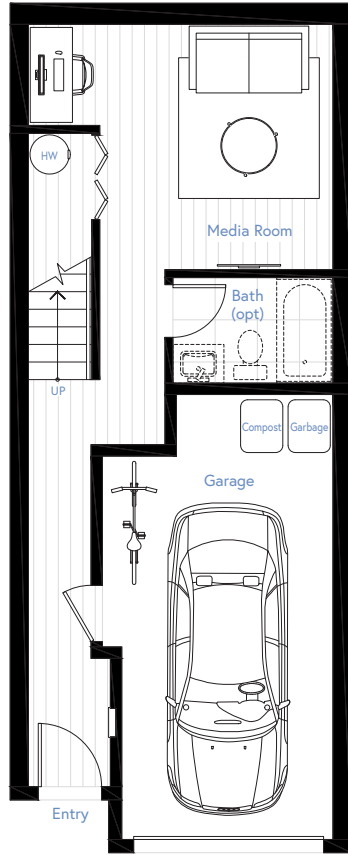

Townhome 22 (C2)

3 BED + MEDIA ROOM, 2.5 BATH (+ optional)

INTERIOR
1,595 SF

EXTERIOR
238 SF

TOTAL
1,833 SF

LOWER
361 SF

MAIN
617 SF

UPPER
617 SF