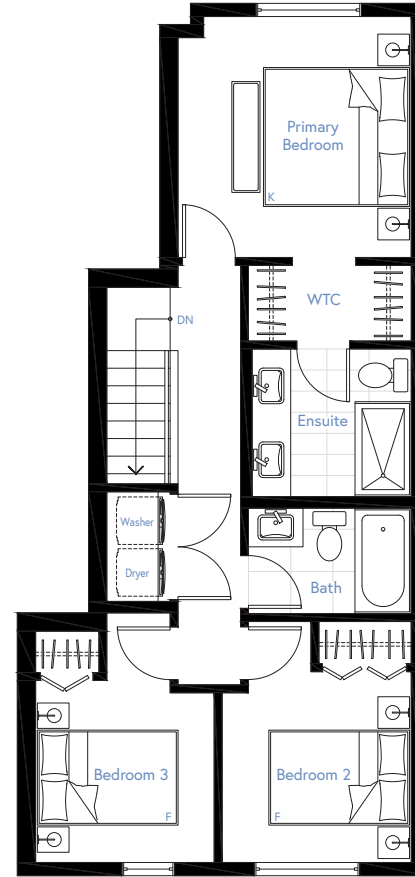

Townhome 22 (C2)

3 BED + MEDIA ROOM, 2.5 BATH (+ optional)

INTERIOR
1,595 SF

EXTERIOR
238 SF

TOTAL
1,833 SF

LOWER
361 SF

MAIN
617 SF

UPPER
617 SF