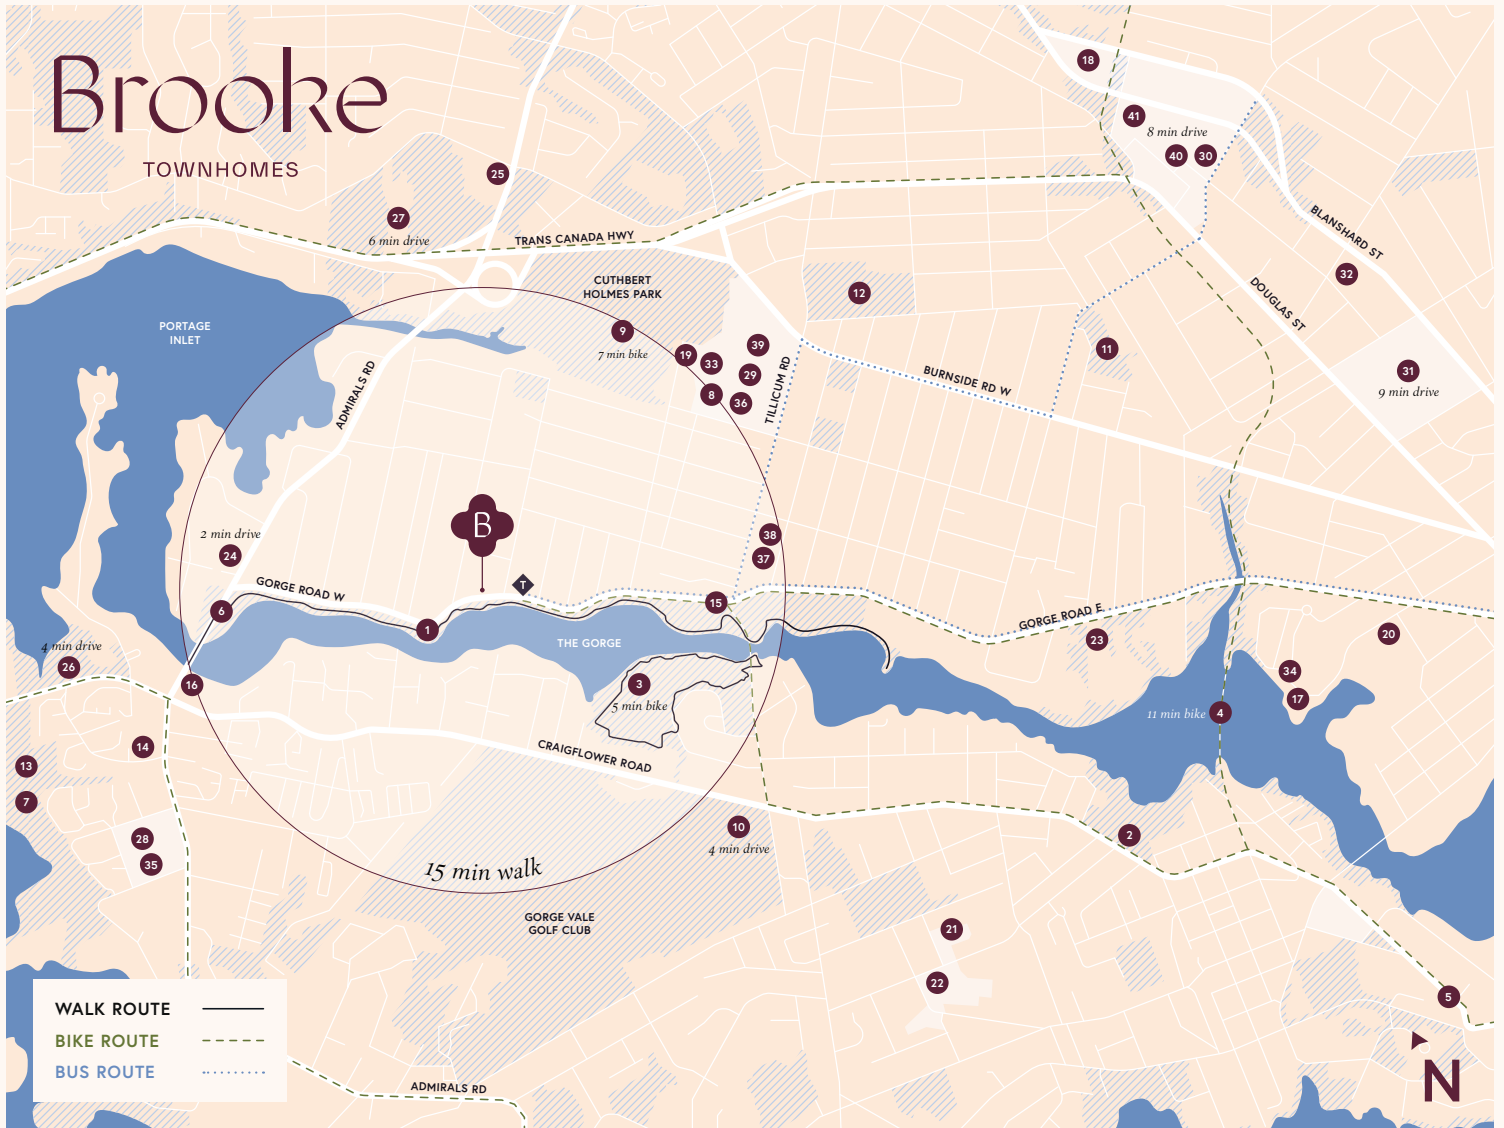

Brooke

TOWNHOMES

RECREATION & OUTDOORS

- | | |
|-----------------------------|----------------------------------|
| 1 Gorge Waterway Park Path | 8 G.R. Pearkes Recreation Centre |
| 2 Banfield Park | 9 Cuthbert Holmes Park |
| 3 Esquimalt Gorge Park | 10 Gorge Vale Golf Club |
| 4 Selkirk Trestle | 11 Rudd Park |
| 5 Galloping Goose Trail | 12 Hampton Park |
| 6 Craigflower-Kosapsom Park | |
| 7 Portage Park | |

FOOD & ENTERTAINMENT

- | | |
|----------------------------|--------------------------------|
| 13 4 Mile Brew Pub | 19 SilverCity Victoria Cinemas |
| 14 Gyrosa Fresh Greek | 20 Île Sauvage Brewing Co. |
| 15 Ilgreco Pizzeria | 21 Lighthouse Brewing |
| 16 Iluka espresso | 22 Driftwood Brewery |
| 17 Glo Restaurant + Lounge | 23 Floyd's Diner |
| 18 Yoshi Sushi | |

- | | |
|----------------------------------|--|
| 28 Admirals Walk Shopping Centre | 32 Home Sense |
| 29 Tillicum Centre | 33 The Greater Victoria Public Library |
| 30 Uptown Shopping Centre | 34 Fix Healthcare |
| 31 Mayfair Shopping Centre | |

GROCERIES & ESSENTIALS

- | | |
|-----------------------|-----------------|
| 35 Thrifty Foods | 39 London Drugs |
| 36 Save-On-Foods | 40 Walmart |
| 37 Fairway Market | 41 Whole Foods |
| 38 Shoppers Drug Mart | |