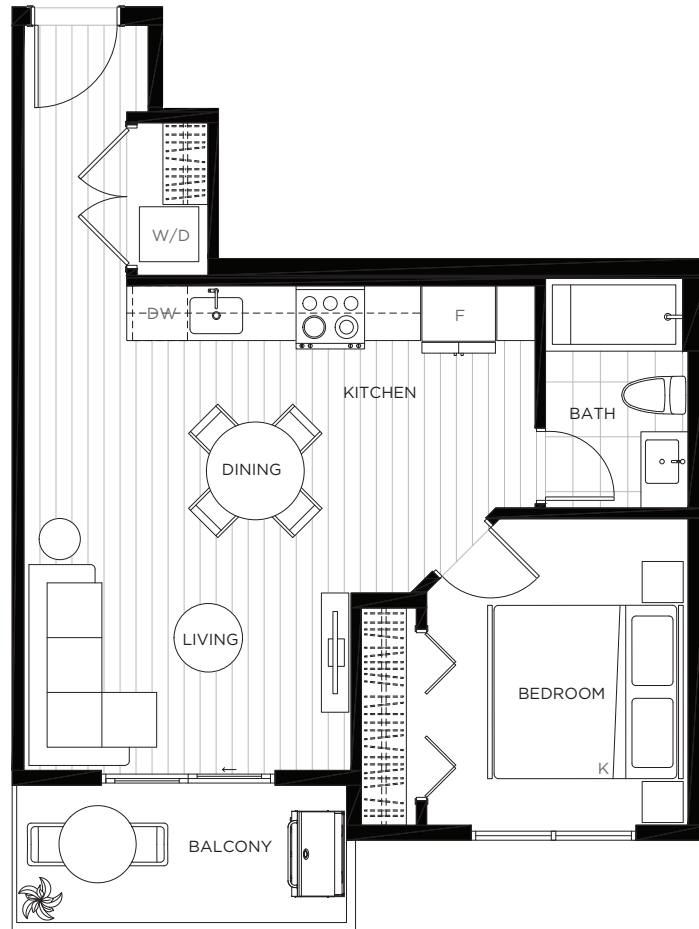

CENTRAL BLOCK
BY ABSTRACT

A1

Jr 1 Bedroom, 1 Bath

Interior 371-372 sf | Juliet Balcony | Total 371-372 sf

CENTRAL BLOCK
BY ABSTRACT

A2

Jr 1 Bedroom, 1 Bath

Interior 371-372 sf | Exterior 88 sf | **Total 459-460 sf**

1 Bedroom, 1 Bath

Interior 500 sf | Exterior 129 sf | Total 629 sf

CENTRAL BLOCK
BY ABSTRACT

B2

1 Bedroom, 1 Bath

Interior 500 sf | Exterior 120 sf | **Total 620 sf**

CENTRAL BLOCK
BY ABSTRACT

LEVELS 2-4

LEVEL 5

LEVEL 6

B3

1 Bedroom, 1 Bath

Interior 557 sf | Exterior 60 sf | **Total 617 sf**

CENTRAL BLOCK
BY ABSTRACT

C2

1 Bedroom, 2 Bath + Den

Interior 567 sf | Juliet Balcony | **Total 567 sf**

CENTRAL BLOCK
BY ABSTRACT

C3

1 Bedroom, 2 Bath + Den

Interior 567 sf | Exterior 51 sf | Total 618 sf

CENTRAL BLOCK
BY ABSTRACT

C4

1 Bedroom, 2 Bath + Den