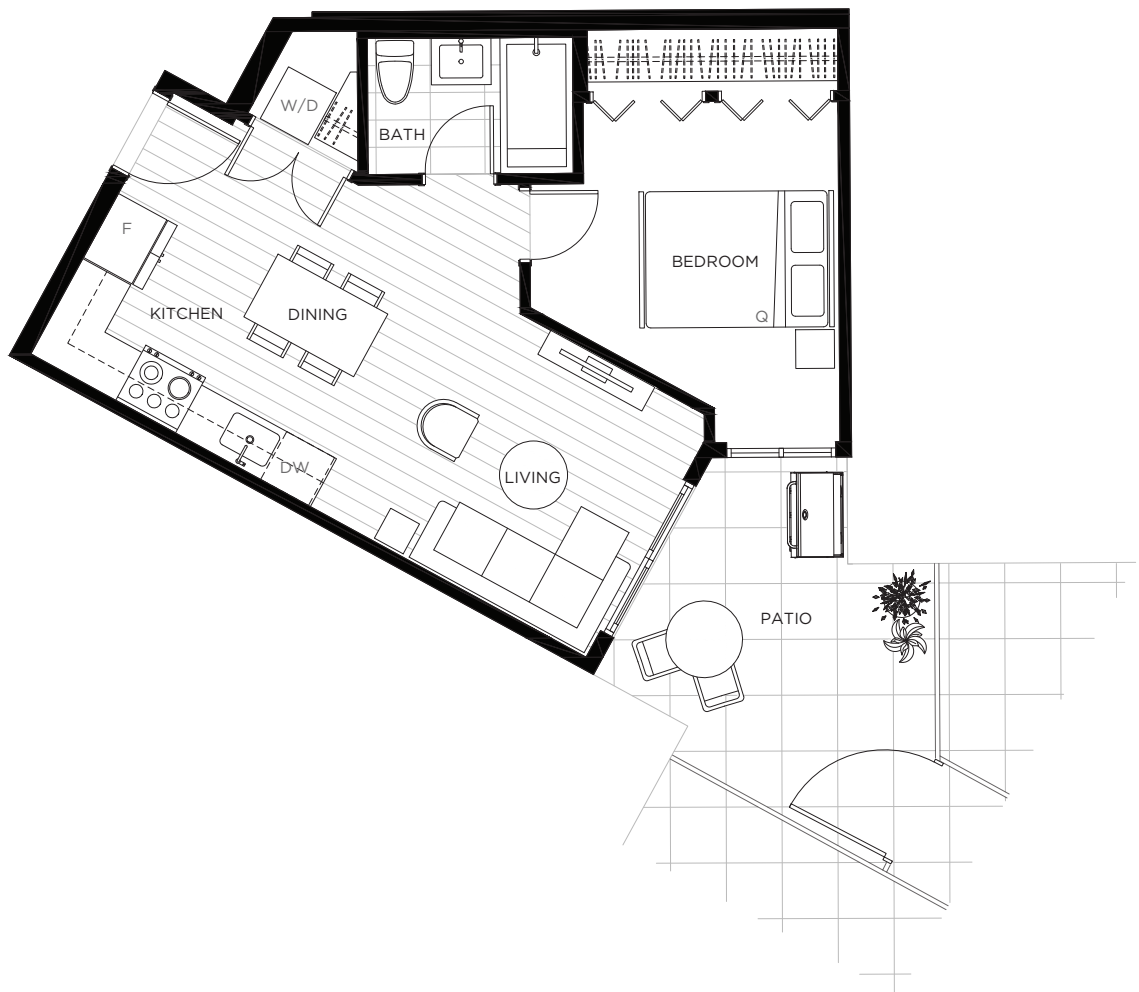

CENTRAL BLOCK
BY ABSTRACT

A1

Jr 1 Bedroom, 1 Bath

Interior 371-372 sf | Juliet Balcony | Total 371-372 sf

CENTRAL BLOCK
BY ABSTRACT

A2

Jr 1 Bedroom, 1 Bath

Interior 371-372 sf | Exterior 88 sf | **Total 459-460 sf**

A4

Jr 1 Bedroom, 1 Bath

Interior 392 sf | Exterior 87 sf | **Total 479 sf**

CENTRAL BLOCK
BY ABSTRACT

LEVELS 2-4

LEVEL 5

LEVEL 6

B1

1 Bedroom, 1 Bath

Interior 500 sf | Exterior 129 sf | Total 629 sf

CENTRAL BLOCK
BY ABSTRACT

B2

1 Bedroom, 1 Bath

Interior 500 sf | Exterior 120 sf | **Total 620 sf**

CENTRAL BLOCK
BY ABSTRACT

LEVELS 2-4

Interior 567 sf | Juliet Balcony | **Total 567 sf**

CENTRAL BLOCK
BY ABSTRACT

C3

1 Bedroom, 2 Bath + Den

Interior 567 sf | Exterior 51 sf | Total 618 sf

CENTRAL BLOCK
BY ABSTRACT

C4

1 Bedroom, 2 Bath + Den