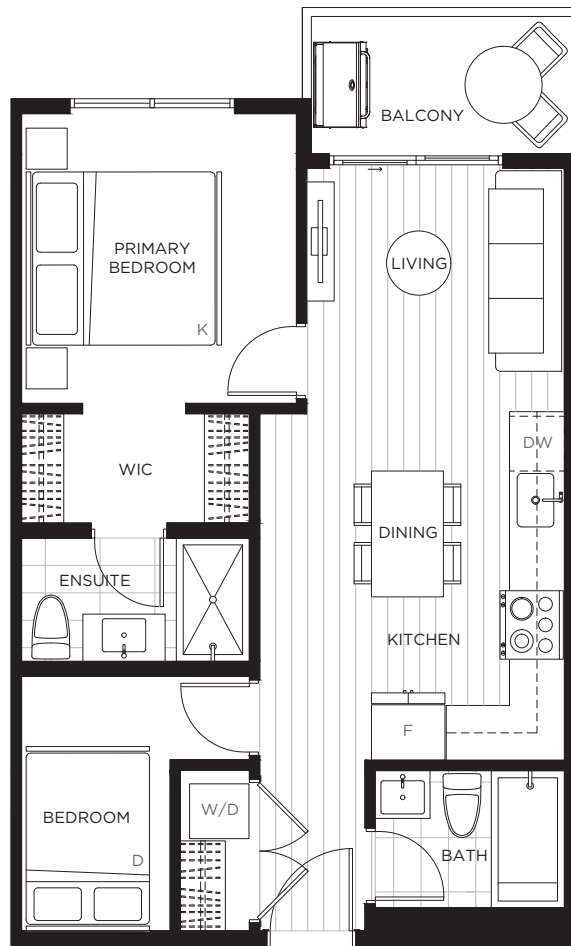

CENTRAL BLOCK
BY ABSTRACT

A1

Jr 1 Bedroom, 1 Bath

Interior 371-372 sf | Juliet Balcony | Total 371-372 sf

CENTRAL BLOCK
BY ABSTRACT

A2

Jr 1 Bedroom, 1 Bath

Interior 371-372 sf | Exterior 88 sf | **Total 459-460 sf**

Interior 567 sf | Juliet Balcony | **Total 567 sf**

CENTRAL BLOCK
BY ABSTRACT

C3

1 Bedroom, 2 Bath + Den

Interior 567 sf | Exterior 51 sf | Total 618 sf

CENTRAL BLOCK
BY ABSTRACT

C4

1 Bedroom, 2 Bath + Den

Interior 587 sf | Exterior 51 sf | Total 638 sf

CENTRAL BLOCK
BY ABSTRACT

D1

Jr 2 Bedroom, 2 Bath

Interior 588 sf | Juliet Balcony | **Total 588 sf**

CENTRAL BLOCK
BY ABSTRACT

D2

Jr 2 Bedroom, 2 Bath

Interior 588 sf | Exterior 48 sf | **Total 636 sf**

CENTRAL BLOCK
BY ABSTRACT

D5

Jr 2 Bedroom, 2 Bath

Interior 610 sf | Juliet Balcony | Total 610 sf

CENTRAL BLOCK
BY ABSTRACT

LEVELS 2-4

LEVEL 5