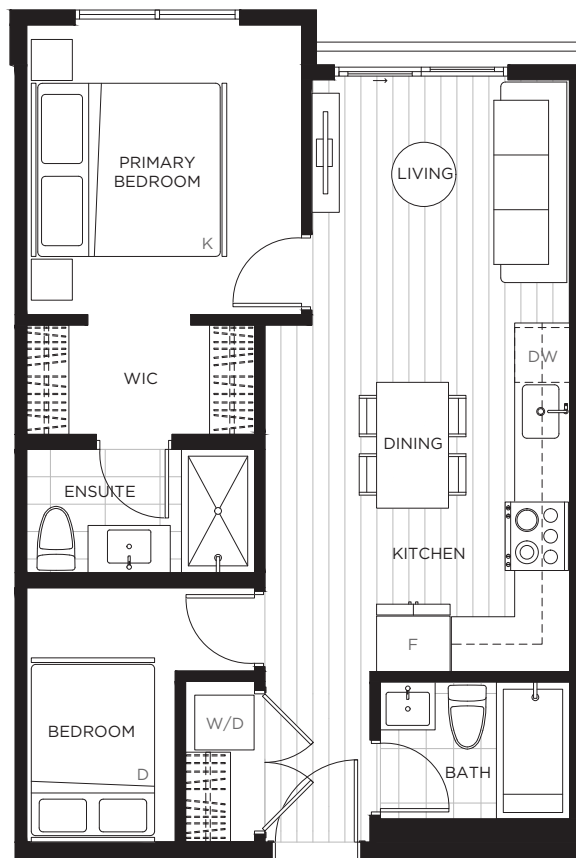

CENTRAL BLOCK
BY ABSTRACT

A1

Jr 1 Bedroom, 1 Bath

Interior 371-372 sf | Juliet Balcony | Total 371-372 sf

CENTRAL BLOCK
BY ABSTRACT

A2

Jr 1 Bedroom, 1 Bath

Interior 371-372 sf | Exterior 88 sf | **Total 459-460 sf**

Interior 567 sf | Juliet Balcony | **Total 567 sf**

CENTRAL BLOCK
BY ABSTRACT

C3

1 Bedroom, 2 Bath + Den

Interior 567 sf | Exterior 51 sf | Total 618 sf

CENTRAL BLOCK
BY ABSTRACT

C4

1 Bedroom, 2 Bath + Den

Interior 587 sf | Exterior 51 sf | Total 638 sf

CENTRAL BLOCK
BY ABSTRACT

D1

Jr 2 Bedroom, 2 Bath

Interior 588 sf | Juliet Balcony | **Total 588 sf**

CENTRAL BLOCK
BY ABSTRACT

D2

Jr 2 Bedroom, 2 Bath

Interior 588 sf | Exterior 48 sf | **Total 636 sf**

CENTRAL BLOCK
BY ABSTRACT

D5

Jr 2 Bedroom, 2 Bath

Interior 610 sf | Juliet Balcony | Total 610 sf

CENTRAL BLOCK
BY ABSTRACT

LEVELS 2-4

LEVEL 5