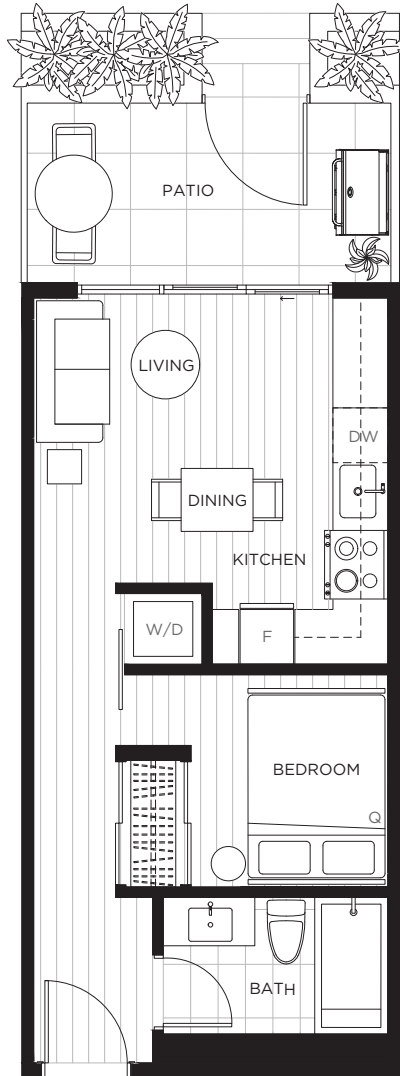

CENTRAL BLOCK
BY ABSTRACT

A1

Jr 1 Bedroom, 1 Bath

Interior 371-372 sf | Juliet Balcony | Total 371-372 sf

CENTRAL BLOCK
BY ABSTRACT

A2

Jr 1 Bedroom, 1 Bath

Interior 371-372 sf | Exterior 88 sf | **Total 459-460 sf**

CENTRAL BLOCK
BY ABSTRACT

LEVELS 2-4

LEVEL 5

LEVEL 6

A3

Jr 1 Bedroom, 1 Bath

Interior 392-394 sf | Exterior 67-68 sf | Total 459-462 sf

CENTRAL BLOCK
BY ABSTRACT

A4

Jr 1 Bedroom, 1 Bath

Interior 392 sf | Exterior 87 sf | **Total 479 sf**

CENTRAL BLOCK
BY ABSTRACT

LEVELS 2-4

LEVEL 5

LEVEL 6

B1

1 Bedroom, 1 Bath

Interior 500 sf | Exterior 129 sf | Total 629 sf

CENTRAL BLOCK
BY ABSTRACT

B2

1 Bedroom, 1 Bath

Interior 500 sf | Exterior 120 sf | **Total 620 sf**

CENTRAL BLOCK
BY ABSTRACT

LEVELS 2-4