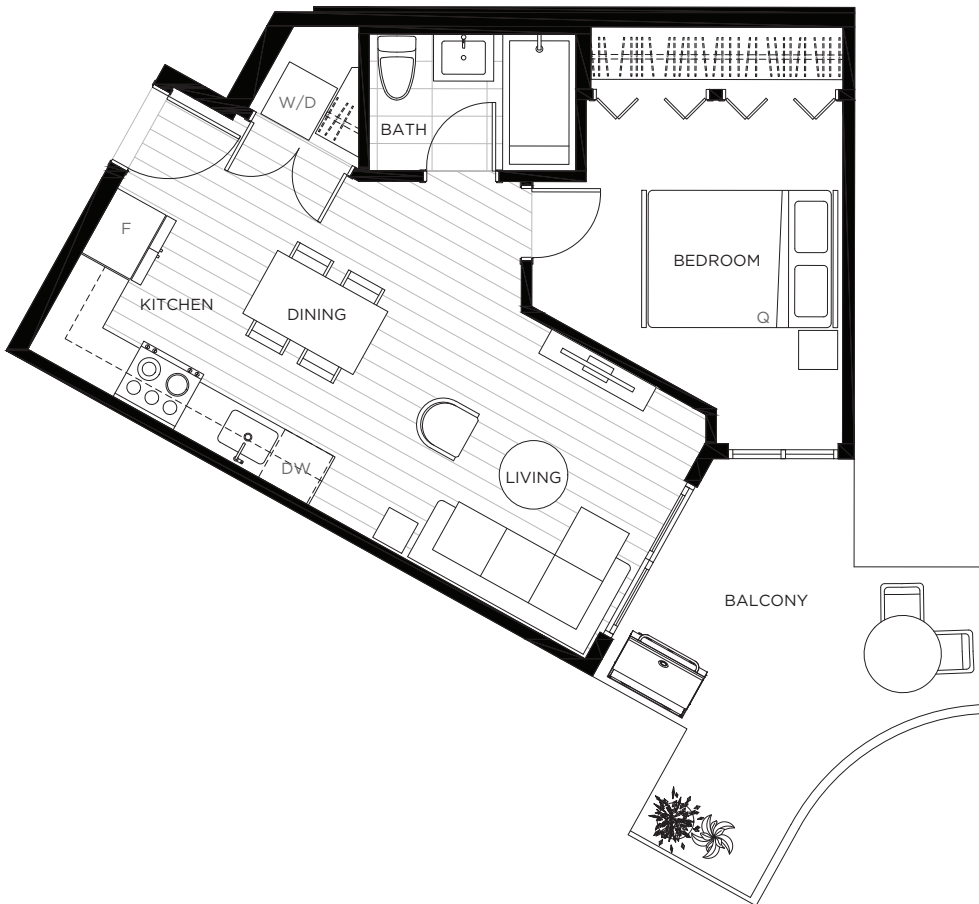

CENTRAL BLOCK
BY ABSTRACT

A1

Jr 1 Bedroom, 1 Bath

Interior 371-372 sf | Juliet Balcony | Total 371-372 sf

CENTRAL BLOCK
BY ABSTRACT

A2

Jr 1 Bedroom, 1 Bath

Interior 371-372 sf | Exterior 88 sf | **Total 459-460 sf**

A4

Jr 1 Bedroom, 1 Bath

Interior 392 sf | Exterior 87 sf | **Total 479 sf**

CENTRAL BLOCK
BY ABSTRACT

LEVELS 2-4

LEVEL 5

LEVEL 6

B1

1 Bedroom, 1 Bath

Interior 500 sf | Exterior 129 sf | Total 629 sf

CENTRAL BLOCK
BY ABSTRACT

B2

1 Bedroom, 1 Bath

Interior 500 sf | Exterior 120 sf | **Total 620 sf**

CENTRAL BLOCK
BY ABSTRACT

LEVELS 2-4

Interior 567 sf | Juliet Balcony | **Total 567 sf**

CENTRAL BLOCK
BY ABSTRACT

C3

1 Bedroom, 2 Bath + Den

Interior 567 sf | Exterior 51 sf | Total 618 sf

CENTRAL BLOCK
BY ABSTRACT

C4

1 Bedroom, 2 Bath + Den