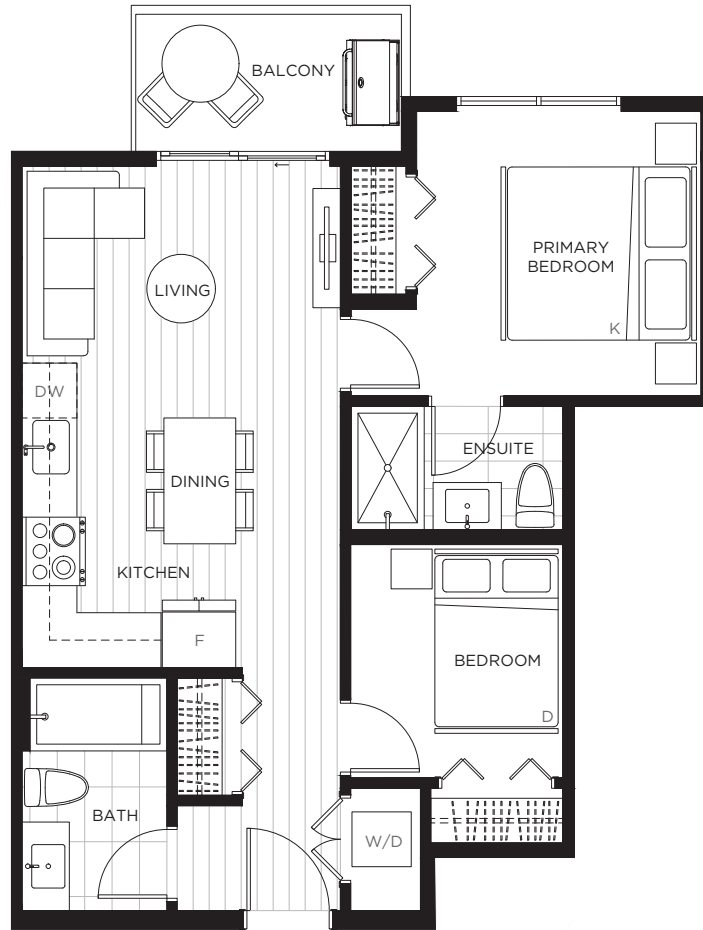

Interior 567 sf | Juliet Balcony | **Total 567 sf**

CENTRAL BLOCK
BY ABSTRACT

C3

1 Bedroom, 2 Bath + Den

Interior 567 sf | Exterior 51 sf | Total 618 sf

CENTRAL BLOCK
BY ABSTRACT

C4

1 Bedroom, 2 Bath + Den

Interior 587 sf | Exterior 51 sf | Total 638 sf

CENTRAL BLOCK
BY ABSTRACT

D1

Jr 2 Bedroom, 2 Bath

Interior 588 sf | Juliet Balcony | **Total 588 sf**

CENTRAL BLOCK
BY ABSTRACT

D2

Jr 2 Bedroom, 2 Bath

Interior 588 sf | Exterior 48 sf | **Total 636 sf**

CENTRAL BLOCK
BY ABSTRACT

D5

Jr 2 Bedroom, 2 Bath

Interior 610 sf | Juliet Balcony | Total 610 sf

CENTRAL BLOCK
BY ABSTRACT

LEVELS 2-4

LEVEL 5

D6

Jr 2 Bedroom, 2 Bath

Interior 609-610 sf | Exterior 48 sf | Total 657-658 sf

CENTRAL BLOCK
BY ABSTRACT

LEVELS 2-4

LEVEL 5

LEVEL 6

D8