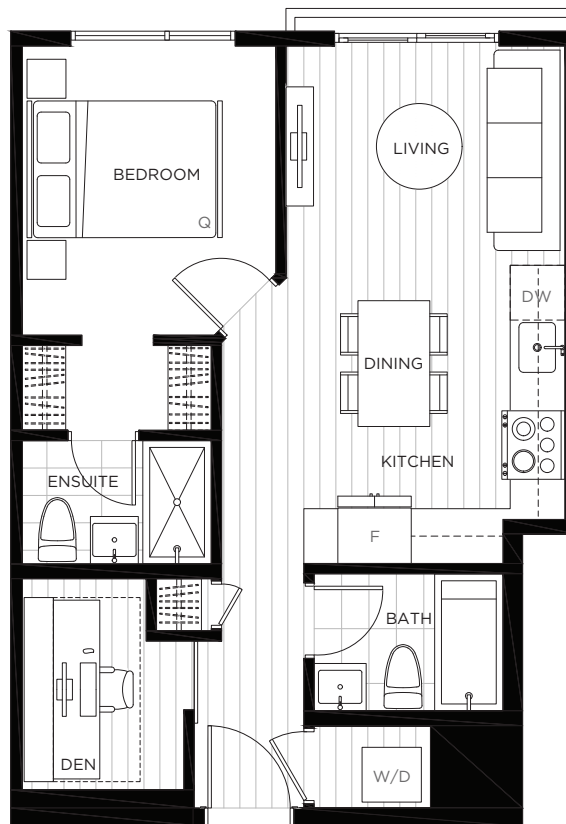

1 Bedroom, 1 Bath

Interior 500 sf | Exterior 129 sf | Total 629 sf

CENTRAL BLOCK
BY ABSTRACT

B2

1 Bedroom, 1 Bath

Interior 500 sf | Exterior 120 sf | **Total 620 sf**

CENTRAL BLOCK
BY ABSTRACT

LEVELS 2-4

LEVEL 5

LEVEL 6

B3

1 Bedroom, 1 Bath

Interior 557 sf | Exterior 60 sf | **Total 617 sf**

CENTRAL BLOCK
BY ABSTRACT

C2

1 Bedroom, 2 Bath + Den

Interior 567 sf | Juliet Balcony | **Total 567 sf**

CENTRAL BLOCK
BY ABSTRACT

C3

1 Bedroom, 2 Bath + Den

Interior 567 sf | Exterior 51 sf | Total 618 sf

CENTRAL BLOCK
BY ABSTRACT

C4

1 Bedroom, 2 Bath + Den

Interior 587 sf | Exterior 51 sf | Total 638 sf

CENTRAL BLOCK
BY ABSTRACT

D1

Jr 2 Bedroom, 2 Bath

Interior 588 sf | Juliet Balcony | **Total 588 sf**

CENTRAL BLOCK
BY ABSTRACT

D2

Jr 2 Bedroom, 2 Bath