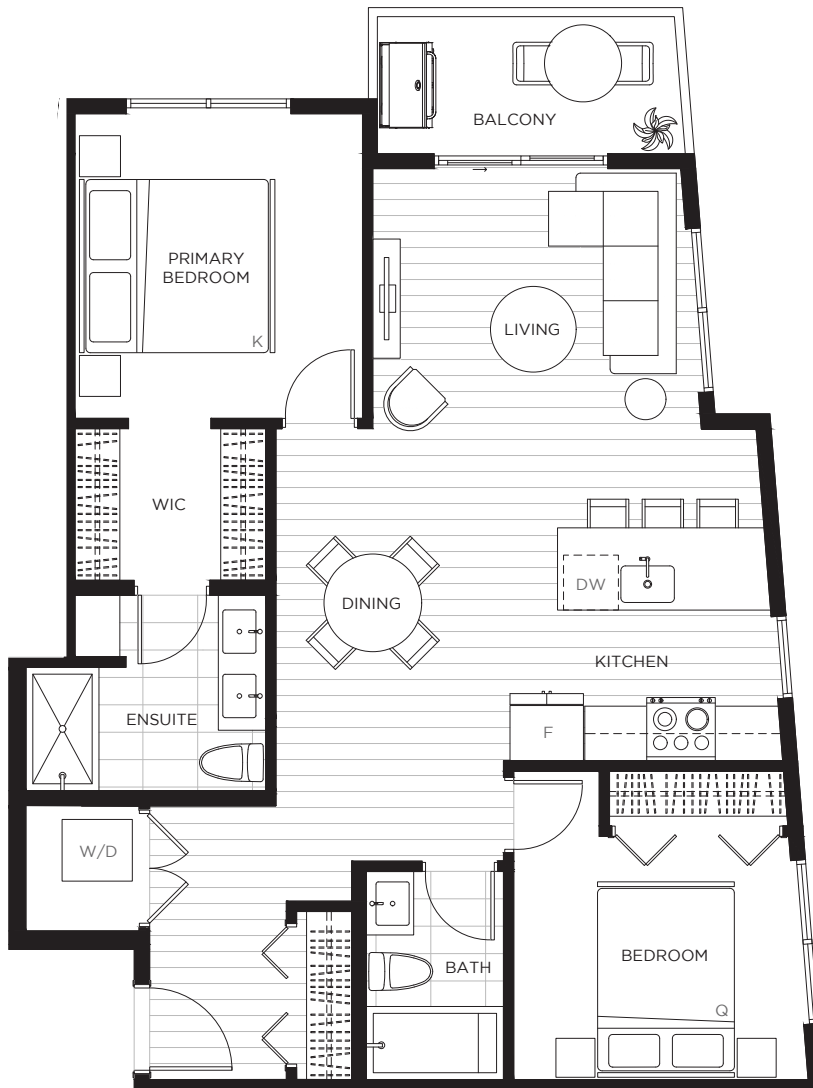

CENTRAL BLOCK
BY ABSTRACT

A1

Jr 1 Bedroom, 1 Bath

Interior 371-372 sf | Juliet Balcony | Total 371-372 sf

CENTRAL BLOCK
BY ABSTRACT

A2

Jr 1 Bedroom, 1 Bath

Interior 371-372 sf | Exterior 88 sf | **Total 459-460 sf**

CENTRAL BLOCK
BY ABSTRACT

F2

2 Bedroom, 2 Bath

Interior 780 sf | Exterior 215 sf | Total 995 sf

CENTRAL BLOCK
BY ABSTRACT

F3

2 Bedroom, 2 Bath

Interior 787 sf | Exterior 70 sf | **Total 857 sf**

CENTRAL BLOCK
BY ABSTRACT

LEVELS 2-4

LEVEL 5

LEVEL 6

F5

2 Bedroom, 2 Bath

Interior 835 sf | Exterior 198 sf | **Total 1033 sf**

CENTRAL BLOCK
BY ABSTRACT

LEVELS 2-4

LEVEL 5

LEVEL 6

F6

2 Bedroom, 2 Bath

Interior 897 sf | Exterior 57 sf | Total 954 sf

CENTRAL BLOCK
BY ABSTRACT

G1