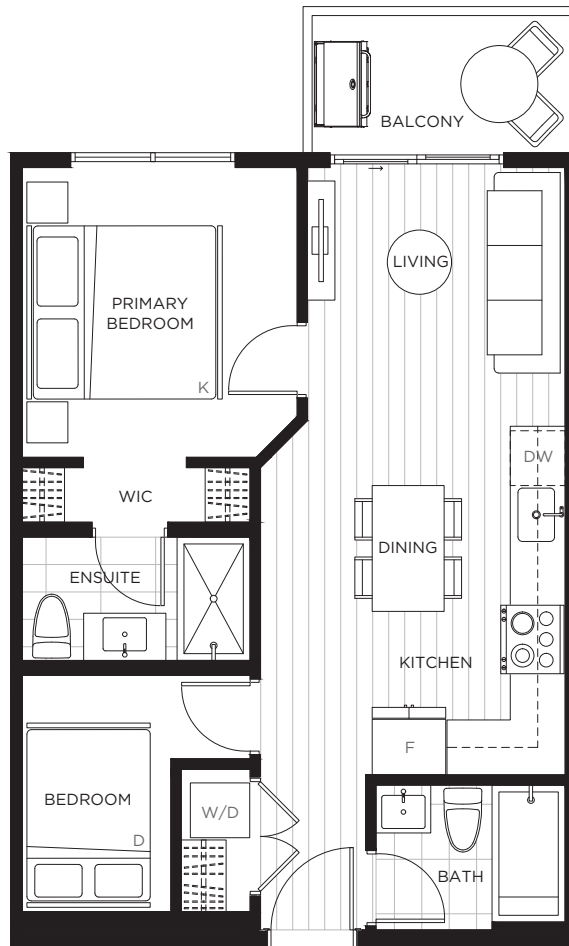

CENTRAL BLOCK
BY ABSTRACT

A1

Jr 1 Bedroom, 1 Bath

Interior 371-372 sf | Juliet Balcony | Total 371-372 sf

CENTRAL BLOCK
BY ABSTRACT

A2

Jr 1 Bedroom, 1 Bath

Interior 371-372 sf | Exterior 88 sf | **Total 459-460 sf**

Interior 567 sf | Juliet Balcony | **Total 567 sf**

CENTRAL BLOCK
BY ABSTRACT

C3

1 Bedroom, 2 Bath + Den

Interior 567 sf | Exterior 51 sf | Total 618 sf

CENTRAL BLOCK
BY ABSTRACT

C4

1 Bedroom, 2 Bath + Den

Interior 587 sf | Exterior 51 sf | Total 638 sf

CENTRAL BLOCK
BY ABSTRACT

D1

Jr 2 Bedroom, 2 Bath

Interior 588 sf | Juliet Balcony | **Total 588 sf**

CENTRAL BLOCK
BY ABSTRACT

D2

Jr 2 Bedroom, 2 Bath

Interior 588 sf | Exterior 48 sf | **Total 636 sf**

CENTRAL BLOCK
BY ABSTRACT

D5

Jr 2 Bedroom, 2 Bath

Interior 610 sf | Juliet Balcony | Total 610 sf

CENTRAL BLOCK
BY ABSTRACT

LEVELS 2-4

LEVEL 5