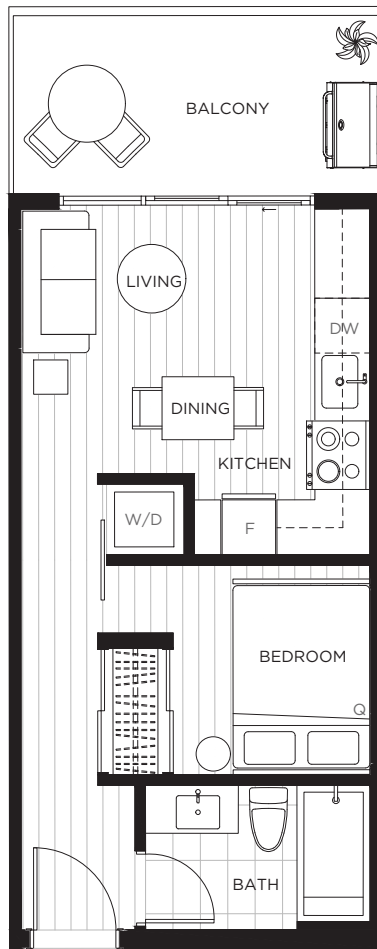

CENTRAL BLOCK
BY ABSTRACT

A1

Jr 1 Bedroom, 1 Bath

Interior 371-372 sf | Juliet Balcony | Total 371-372 sf

CENTRAL BLOCK
BY ABSTRACT

A2

Jr 1 Bedroom, 1 Bath

Interior 371-372 sf | Exterior 88 sf | **Total 459-460 sf**

CENTRAL BLOCK
BY ABSTRACT

LEVELS 2-4

LEVEL 5

LEVEL 6

A3

Jr 1 Bedroom, 1 Bath

Interior 392-394 sf | Exterior 67-68 sf | Total 459-462 sf

CENTRAL BLOCK
BY ABSTRACT

A4

Jr 1 Bedroom, 1 Bath

Interior 392 sf | Exterior 87 sf | **Total 479 sf**

CENTRAL BLOCK
BY ABSTRACT

LEVELS 2-4

LEVEL 5

LEVEL 6

B1

1 Bedroom, 1 Bath

Interior 500 sf | Exterior 129 sf | Total 629 sf

CENTRAL BLOCK
BY ABSTRACT

B2

1 Bedroom, 1 Bath

Interior 500 sf | Exterior 120 sf | **Total 620 sf**

CENTRAL BLOCK
BY ABSTRACT

LEVELS 2-4