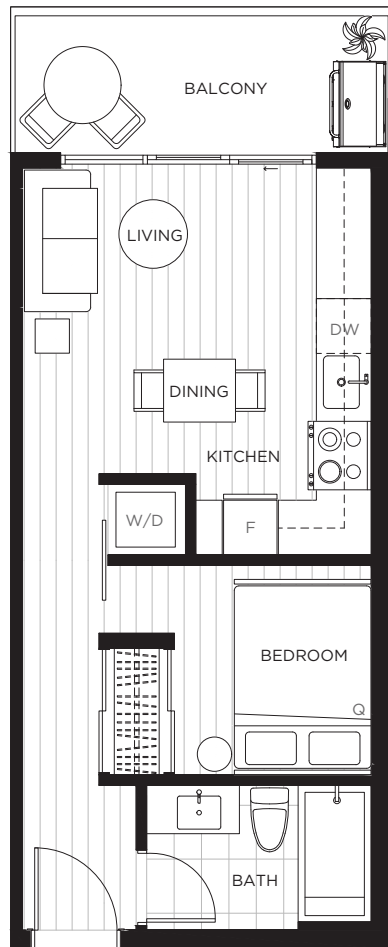

CENTRAL BLOCK
BY ABSTRACT

A1

Jr 1 Bedroom, 1 Bath

Interior 371-372 sf | Juliet Balcony | Total 371-372 sf

CENTRAL BLOCK
BY ABSTRACT

A2

Jr 1 Bedroom, 1 Bath

Interior 371-372 sf | Exterior 88 sf | **Total 459-460 sf**

CENTRAL BLOCK
BY ABSTRACT

LEVELS 2-4

LEVEL 5

LEVEL 6

A3

Jr 1 Bedroom, 1 Bath

Interior 392-394 sf | Exterior 67-68 sf | Total 459-462 sf

CENTRAL BLOCK
BY ABSTRACT

A4

Jr 1 Bedroom, 1 Bath

Interior 392 sf | Exterior 87 sf | **Total 479 sf**

CENTRAL BLOCK
BY ABSTRACT

LEVELS 2-4

LEVEL 5

LEVEL 6

B1

1 Bedroom, 1 Bath

Interior 500 sf | Exterior 129 sf | Total 629 sf

CENTRAL BLOCK
BY ABSTRACT

B2

1 Bedroom, 1 Bath

Interior 500 sf | Exterior 120 sf | **Total 620 sf**

CENTRAL BLOCK
BY ABSTRACT

LEVELS 2-4