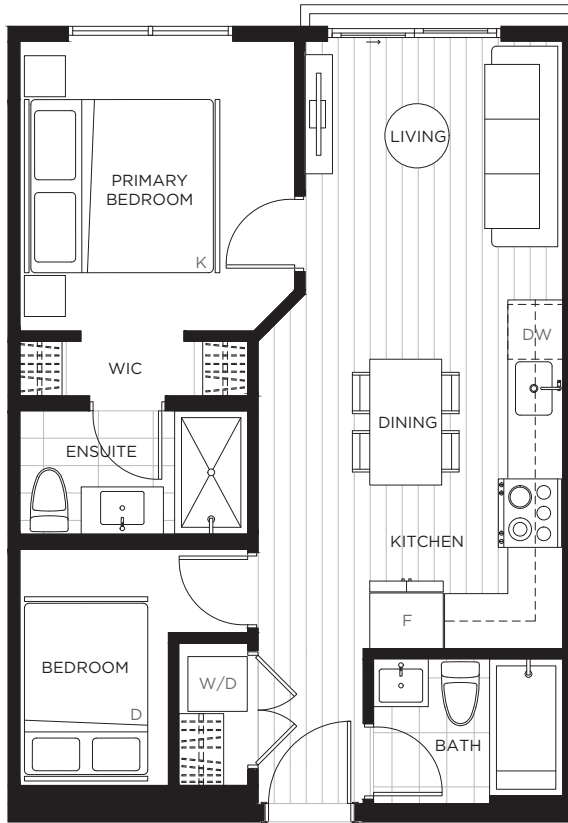

LEVEL 5

LEVEL 6

B3

1 Bedroom, 1 Bath

Interior 557 sf | Exterior 60 sf | **Total 617 sf**

CENTRAL BLOCK
BY ABSTRACT

C2

1 Bedroom, 2 Bath + Den

Interior 567 sf | Juliet Balcony | **Total 567 sf**

CENTRAL BLOCK
BY ABSTRACT

C3

1 Bedroom, 2 Bath + Den

Interior 567 sf | Exterior 51 sf | Total 618 sf

CENTRAL BLOCK
BY ABSTRACT

C4

1 Bedroom, 2 Bath + Den

Interior 587 sf | Exterior 51 sf | Total 638 sf

CENTRAL BLOCK
BY ABSTRACT

D1

Jr 2 Bedroom, 2 Bath

Interior 588 sf | Juliet Balcony | **Total 588 sf**

CENTRAL BLOCK
BY ABSTRACT

D2

Jr 2 Bedroom, 2 Bath

Interior 588 sf | Exterior 48 sf | **Total 636 sf**

CENTRAL BLOCK
BY ABSTRACT

D5

Jr 2 Bedroom, 2 Bath

Interior 610 sf | Juliet Balcony | Total 610 sf

CENTRAL BLOCK
BY ABSTRACT

LEVELS 2-4

LEVEL 5