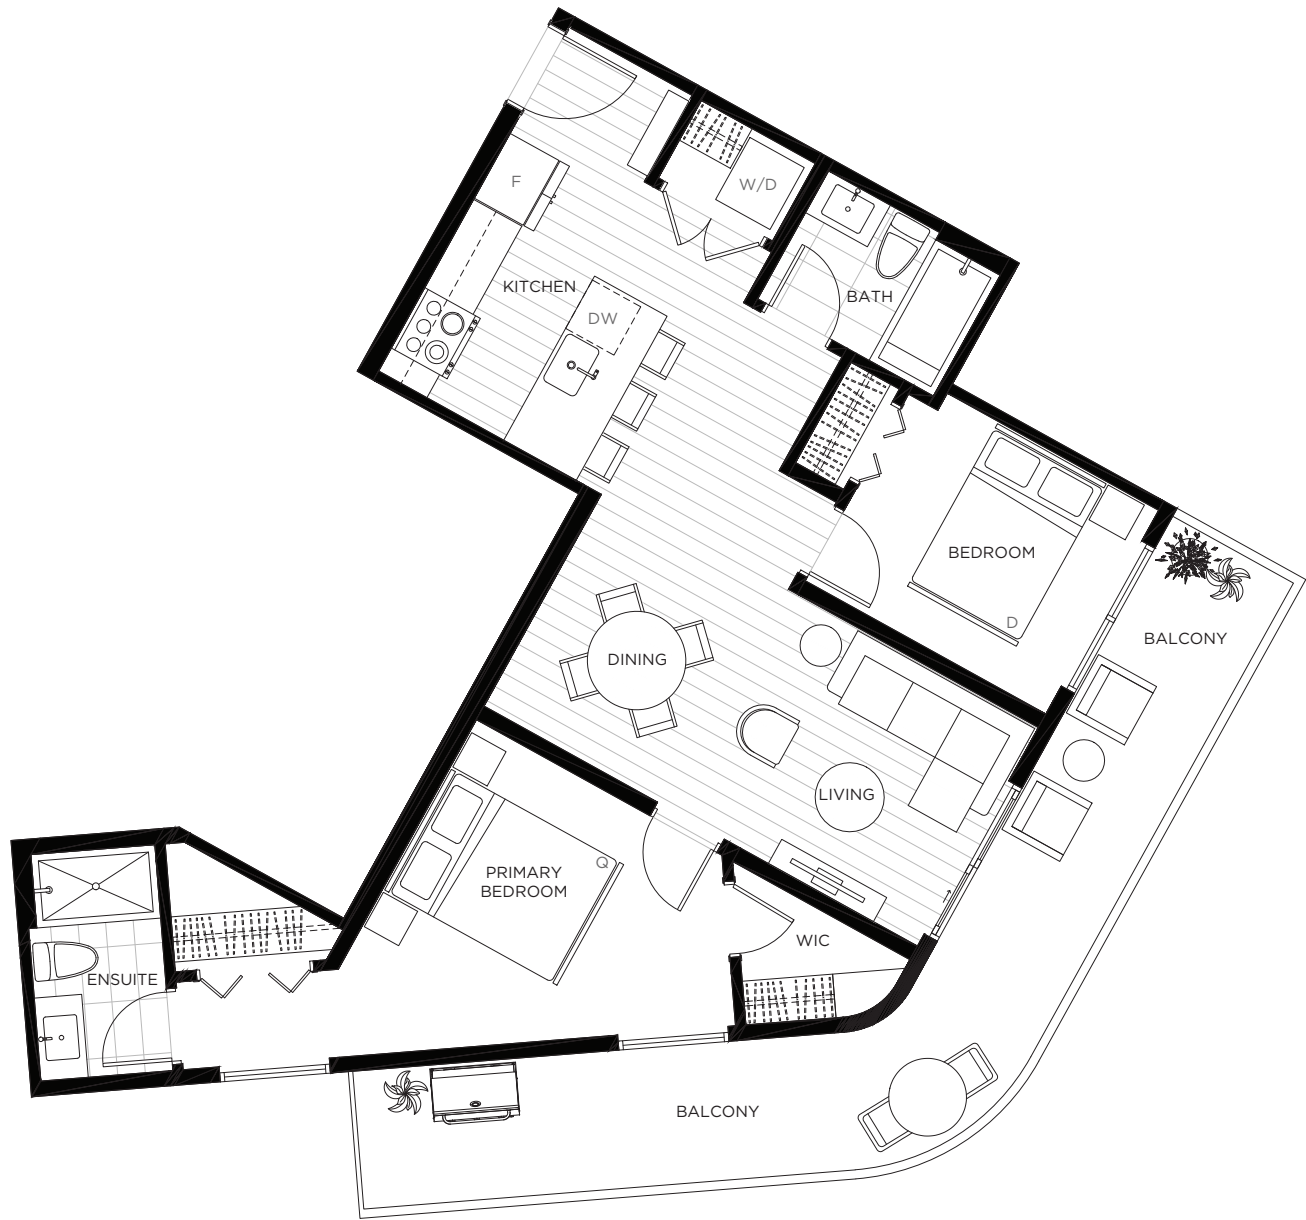

CENTRAL BLOCK
BY ABSTRACT

A1

Jr 1 Bedroom, 1 Bath

Interior 371-372 sf | Juliet Balcony | Total 371-372 sf

CENTRAL BLOCK
BY ABSTRACT

A2

Jr 1 Bedroom, 1 Bath

Interior 371-372 sf | Exterior 88 sf | **Total 459-460 sf**

LEVEL 6

E1

2 Bedroom, 1 Bath

Interior 681 sf | Exterior 106 sf | **Total 787 sf**

CENTRAL BLOCK
BY ABSTRACT

F1

2 Bedroom, 2 Bath

Interior 731 sf | Exterior 223 sf | **Total 954 sf**

CENTRAL BLOCK
BY ABSTRACT

F2

2 Bedroom, 2 Bath

Interior 780 sf | Exterior 215 sf | Total 995 sf

CENTRAL BLOCK
BY ABSTRACT

F3

2 Bedroom, 2 Bath

Interior 787 sf | Exterior 70 sf | **Total 857 sf**