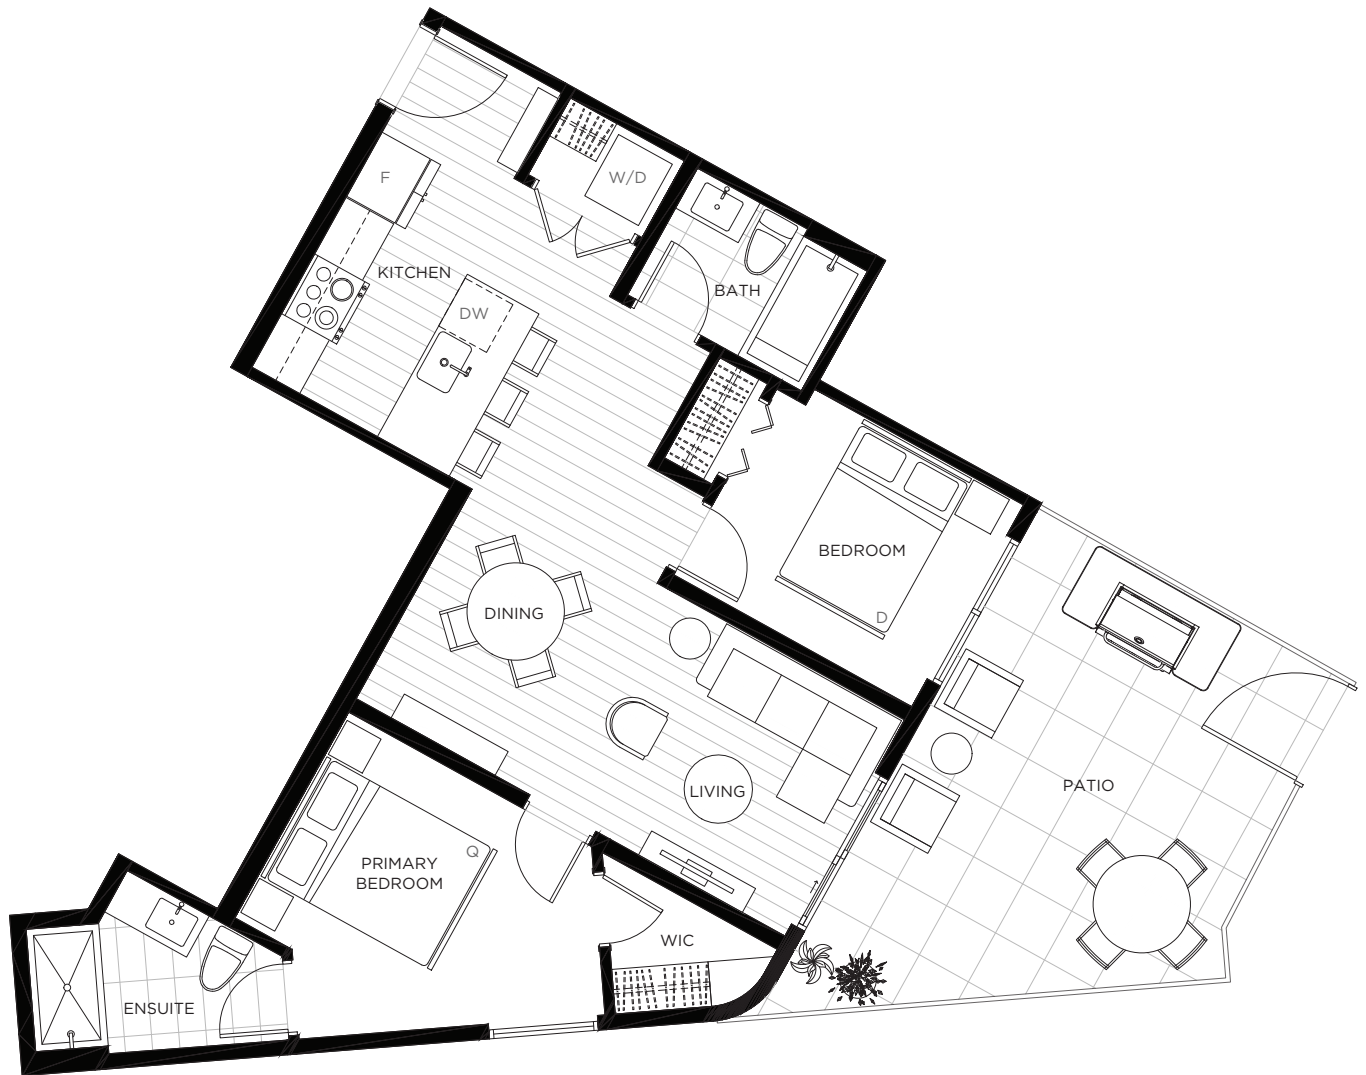

CENTRAL BLOCK
BY ABSTRACT

A1

Jr 1 Bedroom, 1 Bath

Interior 371-372 sf | Juliet Balcony | Total 371-372 sf

CENTRAL BLOCK
BY ABSTRACT

A2

Jr 1 Bedroom, 1 Bath

Interior 371-372 sf | Exterior 88 sf | **Total 459-460 sf**

LEVEL 6

E1

2 Bedroom, 1 Bath

Interior 681 sf | Exterior 106 sf | **Total 787 sf**

CENTRAL BLOCK
BY ABSTRACT

F1

2 Bedroom, 2 Bath

Interior 731 sf | Exterior 223 sf | **Total 954 sf**

CENTRAL BLOCK
BY ABSTRACT

F2

2 Bedroom, 2 Bath

Interior 780 sf | Exterior 215 sf | Total 995 sf

CENTRAL BLOCK
BY ABSTRACT

F3

2 Bedroom, 2 Bath

Interior 787 sf | Exterior 70 sf | **Total 857 sf**