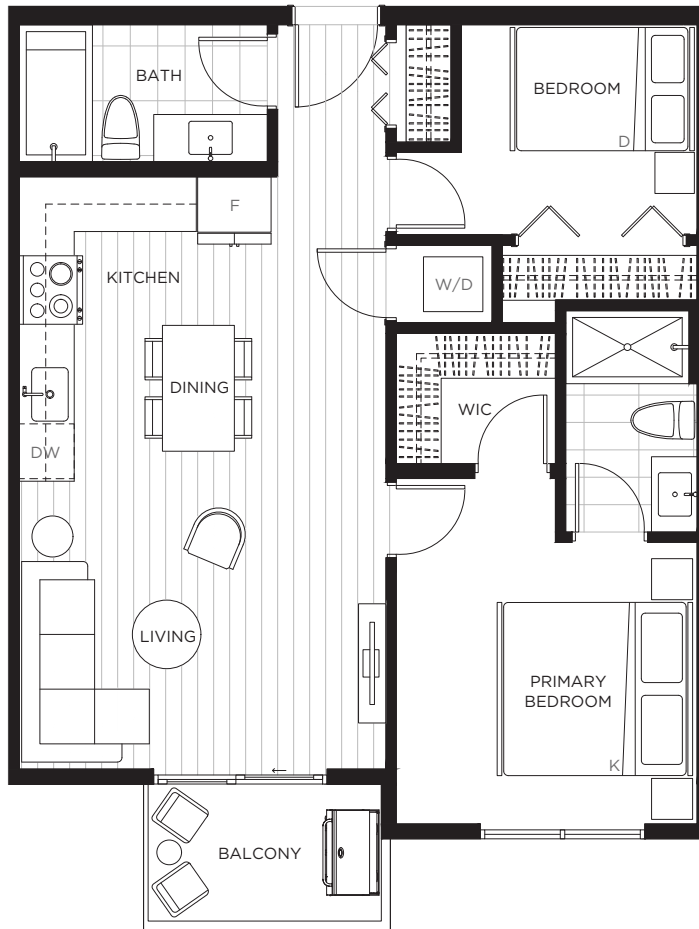

CENTRAL BLOCK
BY ABSTRACT

A1

Jr 1 Bedroom, 1 Bath

Interior 371-372 sf | Juliet Balcony | Total 371-372 sf

CENTRAL BLOCK
BY ABSTRACT

A2

Jr 1 Bedroom, 1 Bath

Interior 371-372 sf | Exterior 88 sf | **Total 459-460 sf**

Interior 567 sf | Juliet Balcony | **Total 567 sf**

CENTRAL BLOCK
BY ABSTRACT

C3

1 Bedroom, 2 Bath + Den

Interior 567 sf | Exterior 51 sf | Total 618 sf

CENTRAL BLOCK
BY ABSTRACT

C4

1 Bedroom, 2 Bath + Den

Jr 2 Bedroom, 2 Bath

Interior 625 sf | Exterior 49 sf | **Total 674 sf**

CENTRAL BLOCK
BY ABSTRACT

D9

Jr 2 Bedroom, 2 Bath

Interior 624 sf | Exterior 172 sf | **Total 796 sf**

CENTRAL BLOCK
BY ABSTRACT

LEVELS 2-4

LEVEL 5

LEVEL 6

D10

Jr. 2 Bedroom, 2 Bath

Interior 733 sf | Exterior 43 sf | Total 776 sf

CENTRAL BLOCK
BY ABSTRACT

LEVELS 2-4

LEVEL 5