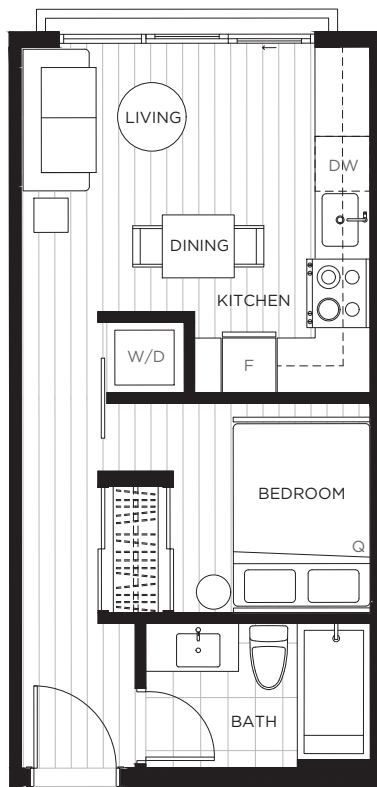

CENTRAL BLOCK
BY ABSTRACT

A1

Jr 1 Bedroom, 1 Bath

Interior 371-372 sf | Juliet Balcony | Total 371-372 sf

CENTRAL BLOCK
BY ABSTRACT

A2

Jr 1 Bedroom, 1 Bath

Interior 371-372 sf | Exterior 88 sf | **Total 459-460 sf**

CENTRAL BLOCK
BY ABSTRACT

LEVELS 2-4

LEVEL 5

LEVEL 6

A3

Jr 1 Bedroom, 1 Bath

Interior 392-394 sf | Exterior 67-68 sf | Total 459-462 sf

CENTRAL BLOCK
BY ABSTRACT

A4

Jr 1 Bedroom, 1 Bath

Interior 392 sf | Exterior 87 sf | **Total 479 sf**

CENTRAL BLOCK
BY ABSTRACT

LEVELS 2-4

LEVEL 5

LEVEL 6

B1

1 Bedroom, 1 Bath

Interior 500 sf | Exterior 129 sf | Total 629 sf

CENTRAL BLOCK
BY ABSTRACT

B2

1 Bedroom, 1 Bath

Interior 500 sf | Exterior 120 sf | **Total 620 sf**

CENTRAL BLOCK
BY ABSTRACT

LEVELS 2-4