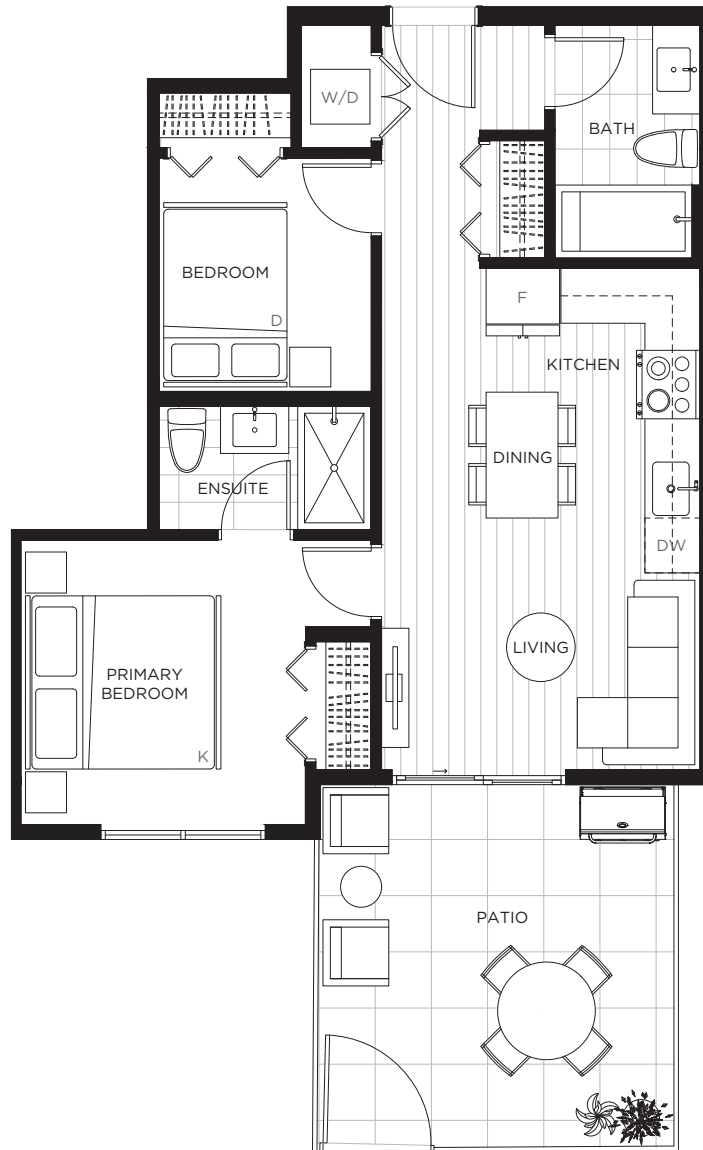

Interior 587 sf | Exterior 51 sf | Total 638 sf

CENTRAL BLOCK
BY ABSTRACT

D1

Jr 2 Bedroom, 2 Bath

Interior 588 sf | Juliet Balcony | **Total 588 sf**

CENTRAL BLOCK
BY ABSTRACT

D2

Jr 2 Bedroom, 2 Bath

Interior 588 sf | Exterior 48 sf | **Total 636 sf**

CENTRAL BLOCK
BY ABSTRACT

D5

Jr 2 Bedroom, 2 Bath

Interior 610 sf | Juliet Balcony | Total 610 sf

CENTRAL BLOCK
BY ABSTRACT

LEVELS 2-4

LEVEL 5

D6

Jr 2 Bedroom, 2 Bath

Interior 609-610 sf | Exterior 48 sf | Total 657-658 sf

CENTRAL BLOCK
BY ABSTRACT

LEVELS 2-4

LEVEL 5

LEVEL 6

D8

Jr 2 Bedroom, 2 Bath

Interior 625 sf | Exterior 49 sf | **Total 674 sf**

CENTRAL BLOCK
BY ABSTRACT

D9

Jr 2 Bedroom, 2 Bath

Interior 624 sf | Exterior 172 sf | **Total 796 sf**

CENTRAL BLOCK
BY ABSTRACT

LEVELS 2-4