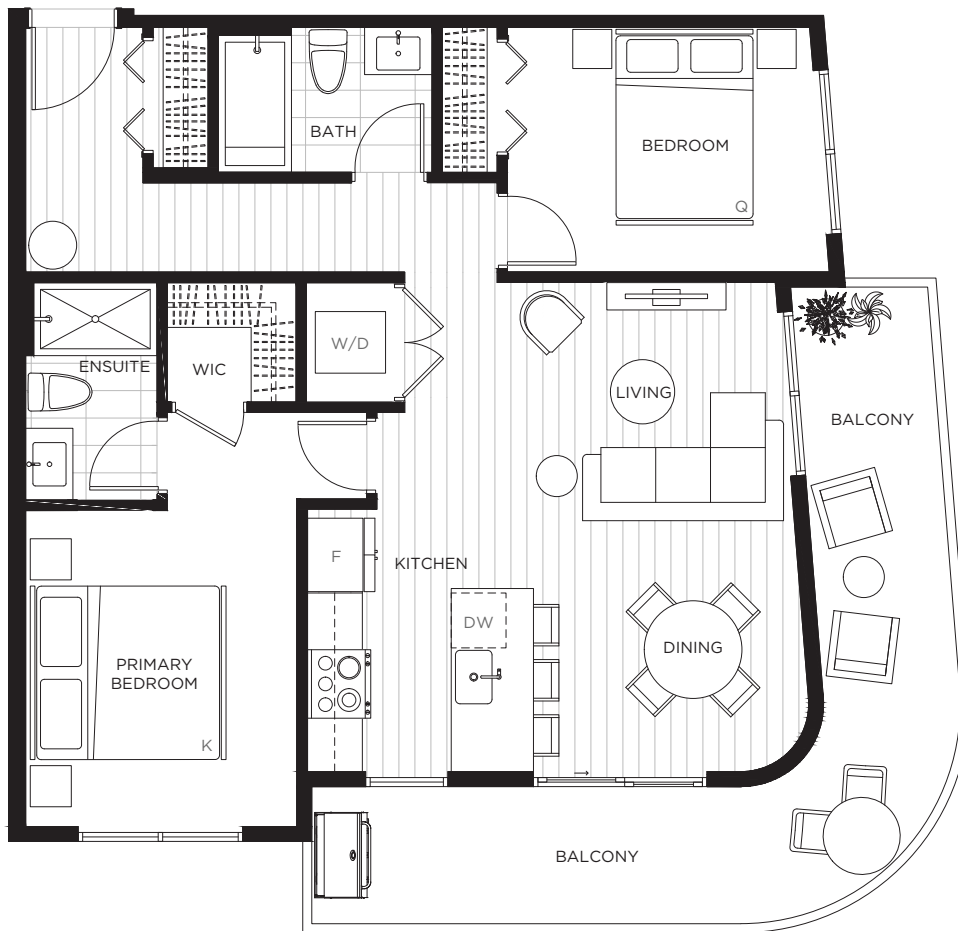

CENTRAL BLOCK
BY ABSTRACT

A1

Jr 1 Bedroom, 1 Bath

Interior 371-372 sf | Juliet Balcony | Total 371-372 sf

CENTRAL BLOCK
BY ABSTRACT

A2

Jr 1 Bedroom, 1 Bath

Interior 371-372 sf | Exterior 88 sf | **Total 459-460 sf**

Interior 567 sf | Juliet Balcony | **Total 567 sf**

CENTRAL BLOCK
BY ABSTRACT

C3

1 Bedroom, 2 Bath + Den

Interior 567 sf | Exterior 51 sf | Total 618 sf

CENTRAL BLOCK
BY ABSTRACT

C4

1 Bedroom, 2 Bath + Den

CENTRAL BLOCK
BY ABSTRACT

F2

2 Bedroom, 2 Bath

Interior 780 sf | Exterior 215 sf | Total 995 sf

CENTRAL BLOCK
BY ABSTRACT

F3

2 Bedroom, 2 Bath

Interior 787 sf | Exterior 70 sf | **Total 857 sf**

CENTRAL BLOCK
BY ABSTRACT

LEVELS 2-4

LEVEL 5

LEVEL 6

F5

2 Bedroom, 2 Bath

Interior 835 sf | Exterior 198 sf | **Total 1033 sf**

CENTRAL BLOCK
BY ABSTRACT