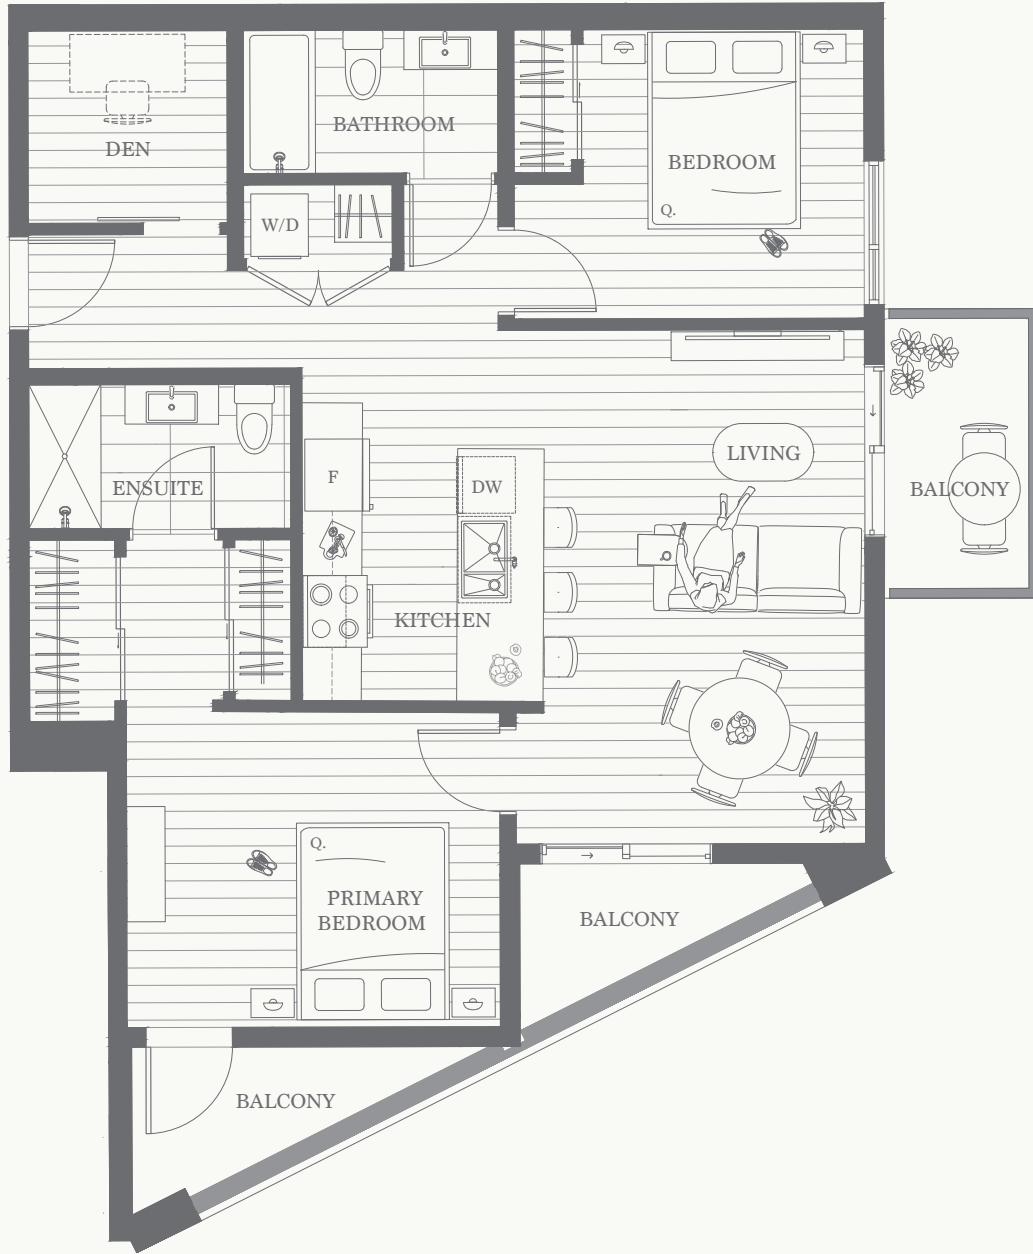

# Cadence

FIND YOUR RHYTHM

Level 2

Level 3, 4 & 6

Level 5

F1

2 Bedroom, 2 Bathroom & Den

Int 933 - 936 sq.ft. | Ext 132 sq.ft. | Total 1,065 - 1,068 sq.ft.