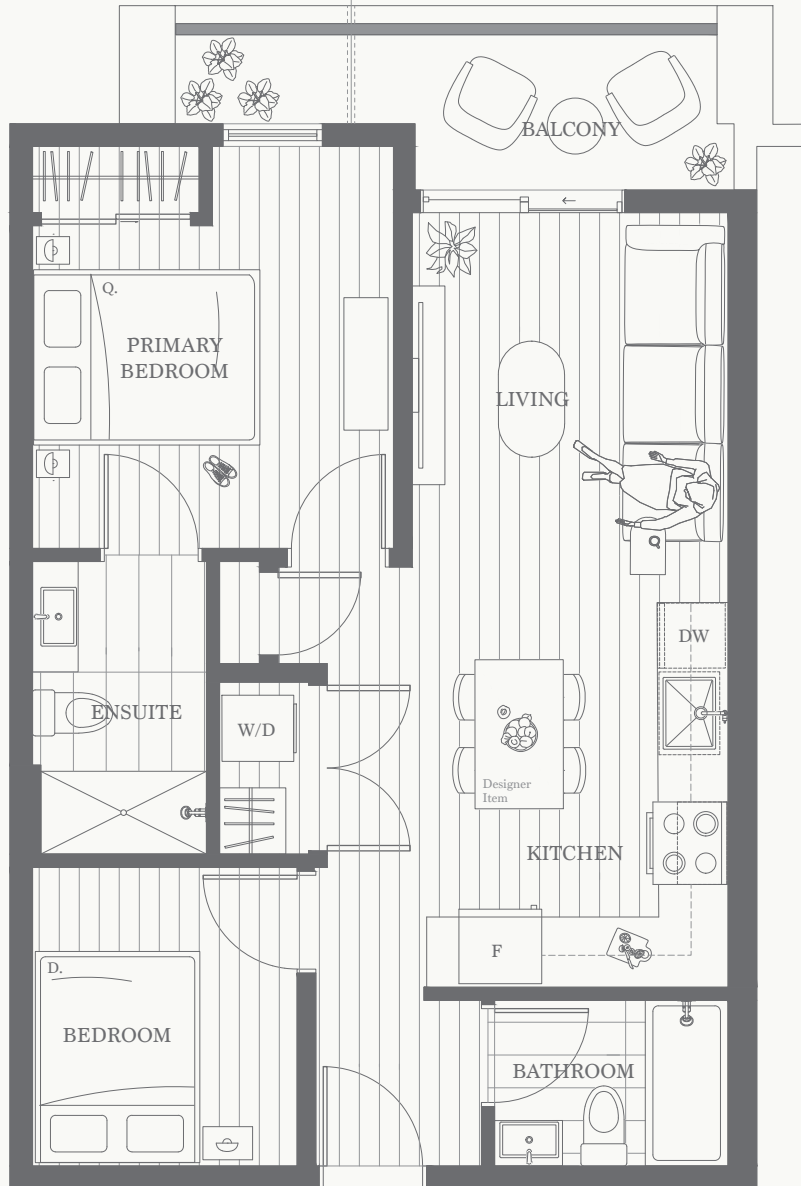

Cadence

FIND YOUR RHYTHM

EXTENT OF
BALCONY
LEVELS 3, 4 & 6

Level 2

Level 3, 4 & 6

Level 5

D5

Junior 2 Bedroom, 2 Bathroom

Int 667 sq.ft. | Ext 54 - 69 sq.ft. | Total 721 - 736 sq.ft.

cadenceliving.ca

Dimensions, sizes, specifications, layouts and materials are approximate only and subject to change without notice. E.&O.E.

 **ABSTRACT**
developments