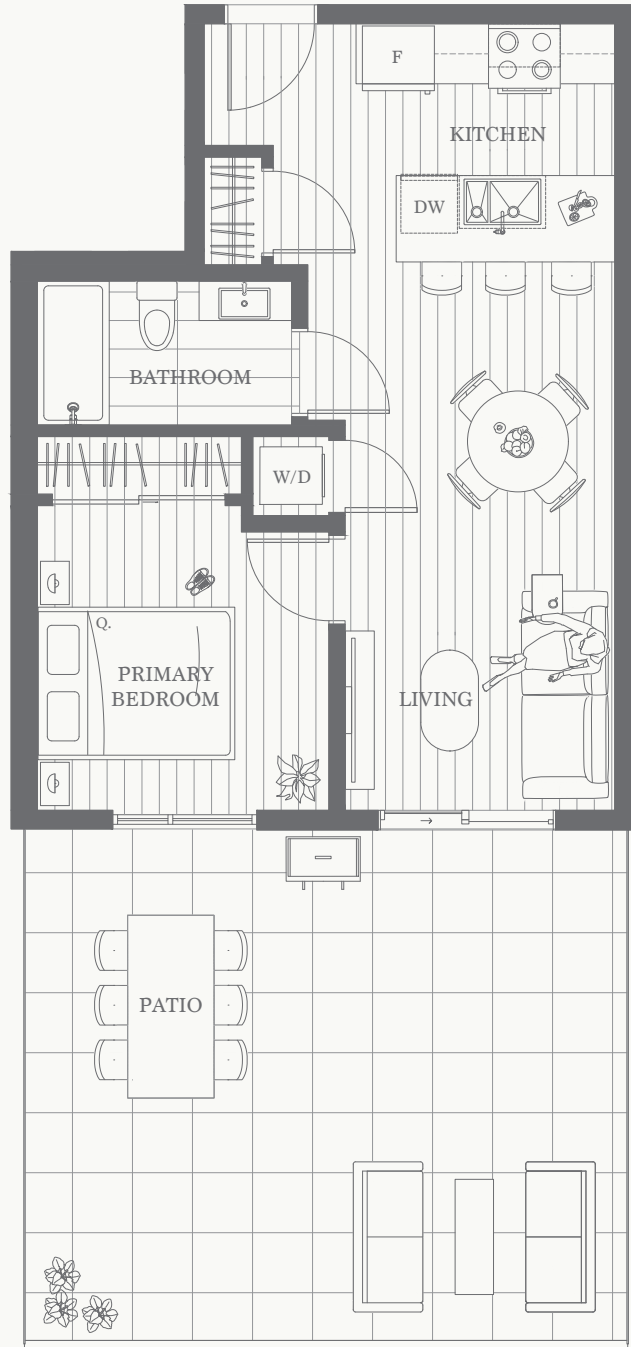

Cadence

FIND YOUR RHYTHM

B1

1 Bedroom, 1 Bathroom

Int 532 sq.ft. | Ext 375 sq.ft. | Total 907 sq.ft.

Level 2

cadenceliving.ca

Dimensions, sizes, specifications, layouts and materials are approximate only and subject to change without notice. E.&O.E.